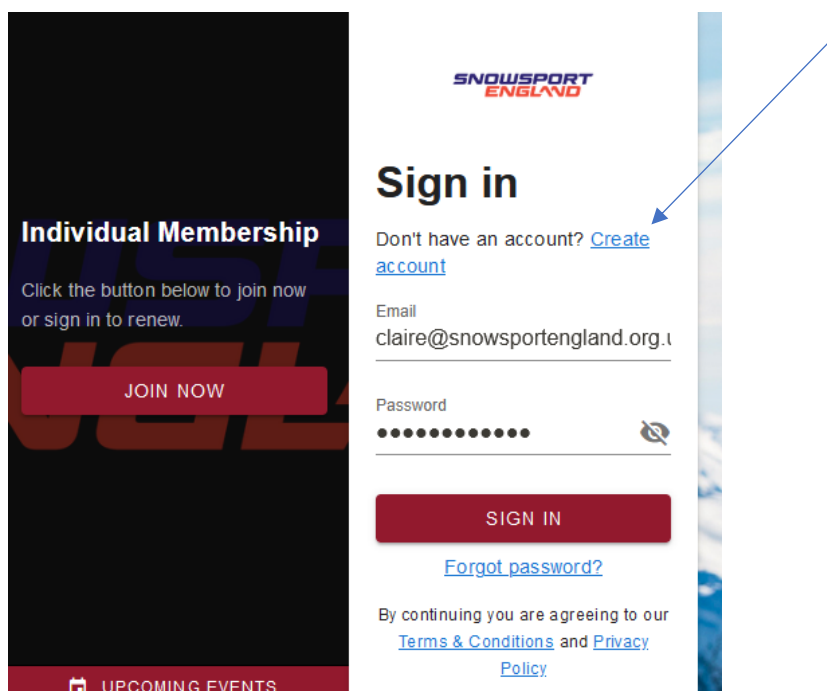

How to book onto a Course:

Visit <https://snowsportengland.sport80.com>

If you already have an account, sign in with your email address and password.

If it is the first time using this platform, select **create account**.

Once signed up, click on Courses on the left-hand side of the page.

This will display the list of courses available to book on to.

Navigate to the course you wish to book on to and click *enter*, on the next page click *next*.